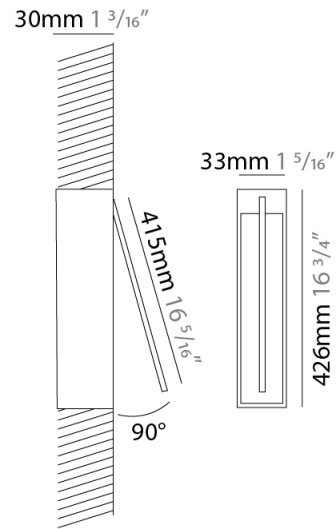

PROJECT	
TYPE	
SPECIFIER	
QUANTITY	
DATE	

SPILLO 1 ROD RECESSED

D46006- -
base number   Color   Finish
                          Temperature   Options

1. To build a product code in our configurator select the specify button on the base model # product page
2. To build a manual product code on this datasheet choose from the options listed below in blue font and add the suffix to the base model #

GENERAL

Series: Spillo
Subseries: Spillo 1 Rod
Brand: Icone
Division: Design
Mounting Type: Recessed
Mounting Location: Wall
Subcategory: Ambient

PHYSICAL

Shape: Rectangle
Width (mm): 33
Width (in): 1 ⁵/₁₆
Height (mm): 426
Height (in): 16 ³/₄
Min. Recessing Depth (mm): 30
Min. Recessing Depth (in): 1 ³/₁₆
Light Distribution: Adjustable
[Fixture Finish: WHI / BLK / CHR / BGD](#)
Fixture Material: Brass

ELECTRICAL

Lamp Type: LED
Total Output Wattage (W): 4.8
Dimming: 0-10V Dimming
Driver Included: No
Driver Location: Remote
Driver Type: Constant Voltage - 120Vac
Driver Class: Class 2
Input Voltage (V): 120
Output Voltage (V): 12
Upon Request: (Not included, see components) 0-10Vdc dimming / 277Vac

LED

[Color Temperature (°K): 2700 / 3000](#)
Nominal Lumen (lm): 440
CRI: >90 CRI
Lamp Life (hrs): 50000

OPTICAL

Adjustability: Tilt 120°

RATINGS AND CERTIFICATIONS

Certified By: Certified for North American Standards
IP rating: IP20