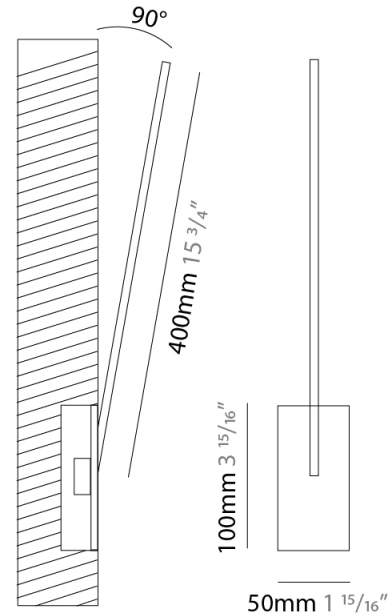

PROJECT
TYPE
SPECIFIER
QUANTITY
DATE

SPILLO 1 ROD RECESSED

D46014- -
base number   Color   Finish
                          Temperature   Options

1. To build a product code in our configurator select the specify button on the base model # product page
2. To build a manual product code on this datasheet choose from the options listed below in blue font and add the suffix to the base model #

GENERAL

Series: Spillo
Subseries: Spillo 1 Rod
Brand: Icone
Division: Design
Mounting Type: Recessed
Mounting Location: Wall
Subcategory: Ambient

PHYSICAL

Shape: Rectangle
Width (mm): 50
Width (in): 1 15/16
Height (mm): 400
Height (in): 15 3/4
Light Distribution: Adjustable
Fixture Finish: WHI / BLK / CHR / BGD
Fixture Material: Brass

ELECTRICAL

Lamp Type: LED
Total Output Wattage (W): 4.8
Dimming: 0-10V Dimming
Driver Included: No
Driver Location: Remote
Driver Type: Constant Voltage - 120Vac
Driver Class: Class 2
Input Voltage (V): 120
Output Voltage (V): 12
Upon Request: (Not included, see components) 0-10Vdc dimming / 277Vac

LED

Color Temperature (°K): 2700 / 3000
Nominal Lumen (lm): 440
CRI: >90 CRI
Lamp Life (hrs): 50000

OPTICAL

Adjustability: Tilt 120°

RATINGS AND CERTIFICATIONS

Certified By: Certified for North American Standards
IP rating: IP20