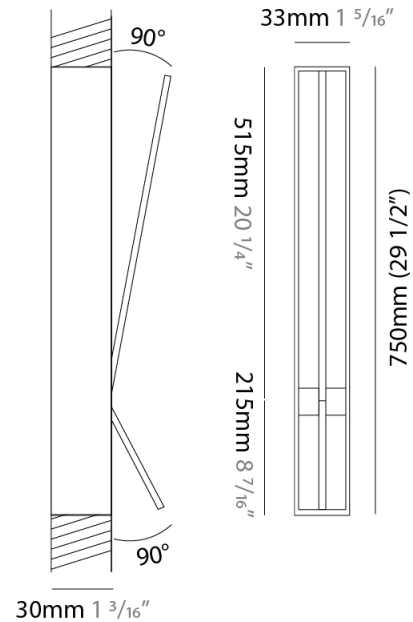

PROJECT	_____
TYPE	_____
SPECIFIER	_____
QUANTITY	_____
DATE	_____

SPILLO 2 ROD RECESSED

D46026- _____ - _____

base number   Color   Finish
_____   Temperature   Options

1. To build a product code in our configurator select the specify button on the base model # product page
2. To build a manual product code on this datasheet choose from the options listed below in blue font and add the suffix to the base model #

GENERAL

Series: Spillo
Subseries: Spillo 2 Rod
Brand: Icone
Division: Design
Mounting Type: Recessed
Mounting Location: Wall
Subcategory: Ambient

PHYSICAL

Shape: Rectangle
Width (mm): 33
Width (in): 1 5/16
Height (mm): 750
Height (in): 29 1/2
Min. Recessing Depth (mm): 30
Min. Recessing Depth (in): 1 3/16
Light Distribution: Adjustable
[Fixture Finish: WHI / BLK / CHR / BGD](#)
Fixture Material: Brass

ELECTRICAL

Lamp Type: LED
Total Output Wattage (W): 9.24
Dimming: 0-10V Dimming
Driver Included: No
Driver Location: Remote
Driver Type: Constant Voltage - 120Vac
Driver Class: Class 2
Input Voltage (V): 120 - 277
Output Voltage (V): 12
Upon Request: (Not included, see components) 0-10Vdc dimming / 277Vac

LED

[Color Temperature (°K): 2700 / 3000](#)
Nominal Lumen (lm): 770
CRI: >90 CRI
Lamp Life (hrs): 50000

OPTICAL

Adjustability: Tilt 90°

RATINGS AND CERTIFICATIONS

Certified By: Certified for North American Standards
IP rating: IP20