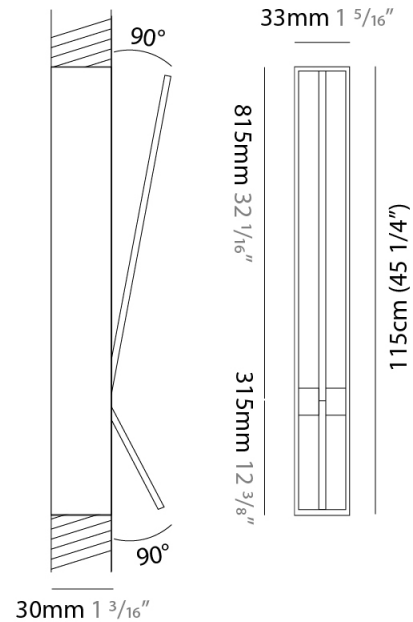

PROJECT	_____
TYPE	_____
SPECIFIER	_____
QUANTITY	_____
DATE	_____

SPILLO 2 ROD RECESSED

D46027- _____ - _____

base number   Color _____   Finish _____
Temperature   Options

1. To build a product code in our configurator select the specify button on the base model # product page
2. To build a manual product code on this datasheet choose from the options listed below in blue font and add the suffix to the base model #

GENERAL

Series: Spillo
Subseries: Spillo 2 Rod
Brand: Icone
Division: Design
Mounting Type: Recessed
Mounting Location: Wall
Subcategory: Ambient

PHYSICAL

Shape: Rectangle
Width (mm): 33
Width (in): 1 ⁵/₁₆
Height (mm): 1150
Height (in): 45 ¹/₄
Min. Recessing Depth (mm): 30
Min. Recessing Depth (in): 1 ³/₁₆
Light Distribution: Adjustable
Fixture Finish: WHI / BLK / CHR / BGD
Fixture Material: Brass

ELECTRICAL

Lamp Type: LED
Total Output Wattage (W): 14.52
Dimming: 0-10V Dimming
Driver Included: No
Driver Location: Remote
Driver Type: Constant Voltage - 120Vac
Driver Class: Class 2
Input Voltage (V): 120 - 277
Output Voltage (V): 12
Upon Request: (Not included, see components) 0-10Vdc dimming / 277Vac

LED

Color Temperature (°K): 2700 / 3000
Nominal Lumen (lm): 1210
CRI: >90 CRI
Lamp Life (hrs): 50000

OPTICAL

Adjustability: Tilt 90°

RATINGS AND CERTIFICATIONS

Certified By: Certified for North American Standards
IP rating: IP20